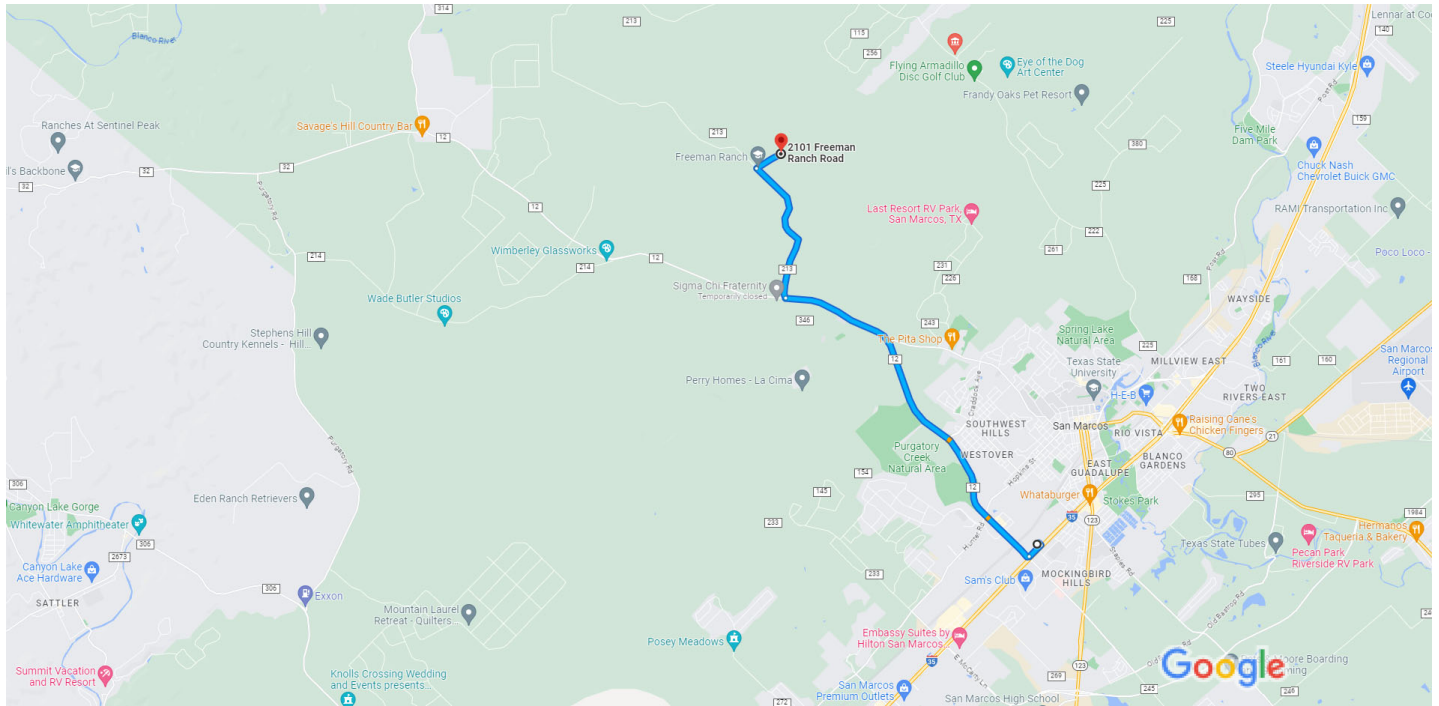

# Holiday Inn San Marcos-Convention Ctr Area, an IHG Hotel Drive 8.0 miles, 13 min Hotel, 105 Bintu Dr, San Marcos, TX 78666 to 2101 Freeman Ranch Rd, San Marcos, TX 78666

Map data ©2023 Google 1 mi

## Holiday Inn San Marcos-Convention Ctr Area, an IHG Hotel 105 Bintu Dr, San Marcos, TX 78666

- ↑ 1. Head northeast toward Bintu Dr  
\_\_\_\_\_ 7 ft
- ↶ 2. Turn left toward Bintu Dr  
\_\_\_\_\_ 66 ft
- ↷ 3. Turn right onto Bintu Dr  
\_\_\_\_\_ 223 ft
- ↷ 4. Turn right onto IH 35 S  
\_\_\_\_\_ 0.2 mi
- ↷ 5. Turn right onto Ranch Rd 12/Wonder World Dr  
📘 Continue to follow Ranch Rd 12  
\_\_\_\_\_ 5.2 mi
- ↷ 6. Turn right onto Fulton Ranch Rd  
\_\_\_\_\_ 2.1 mi
- ↷ 7. Turn right onto Freeman Ranch Rd  
📘 Destination will be on the left  
\_\_\_\_\_ 0.4 mi