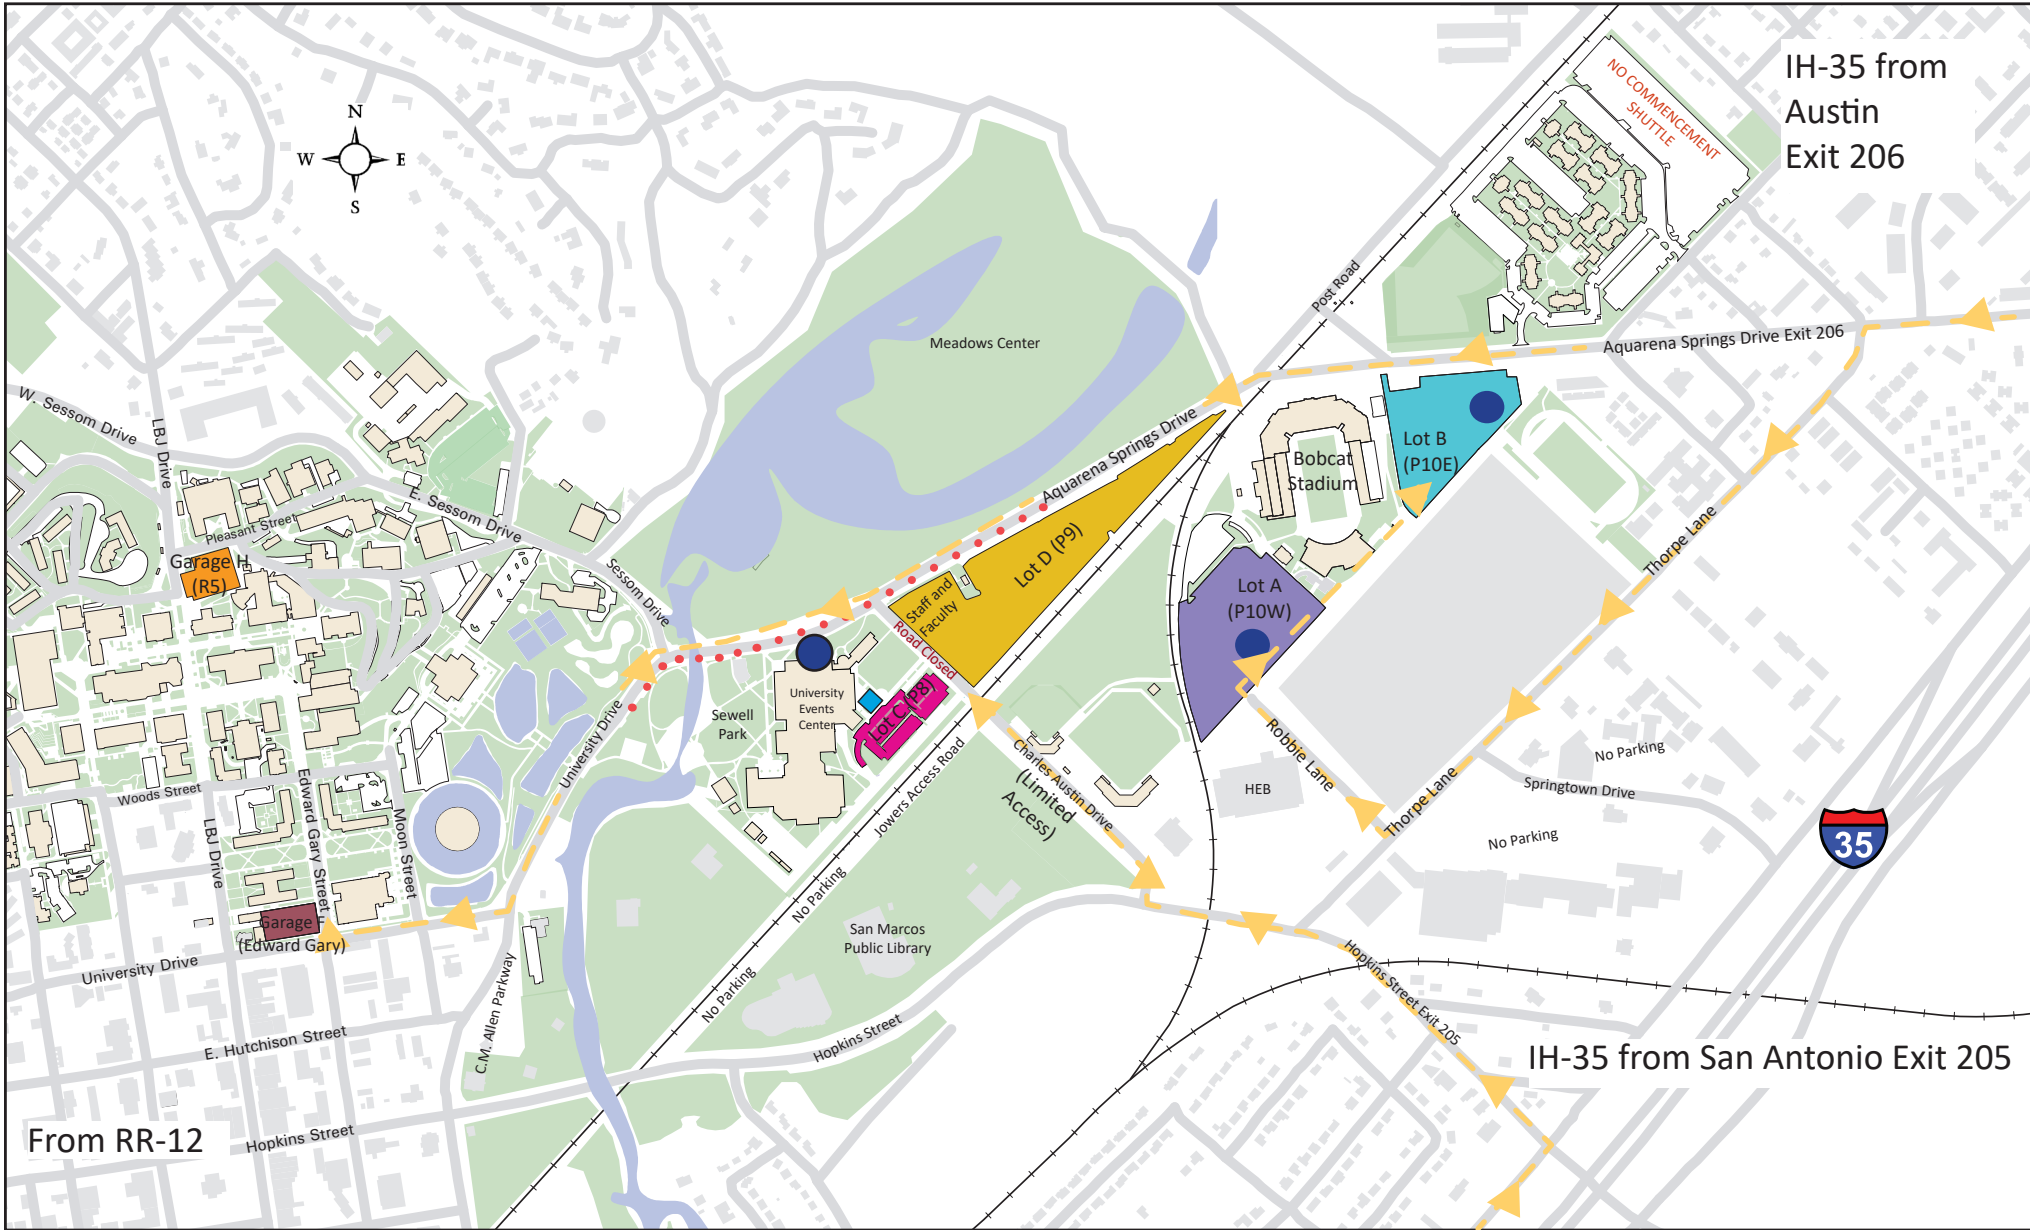

Texas State University Commencement Parking Map - Summer 2022

- | | | | | | |
|--|---|---|---|---|-------------------------------|
|  | Stadium Lot A (P10W) - General Parking |  | UEC Lot D (P9) - Staff, Faculty, and General Parking |  | Shuttle Bus Stop |
|  | Stadium Lot B (P10E) - General Parking |  | Parking Garage H (R5), Park and Walk |  | Routes to Access Parking Lots |
|  | UEC Lot C (P8) - Limited Mobility Parking |  | Parking Garage F (Edward Gary), Park and Walk (fee waived 8/6/2022) |  | Limited Mobility Shuttle Stop |
| | | | |  | Bus Only Lane |

Parking in the garages/lots listed above is free of charge; permits are not required on 8/6/2022. Local landmarks are for reference only; parking is not available at these locations. This map is for Texas State Commencement only.