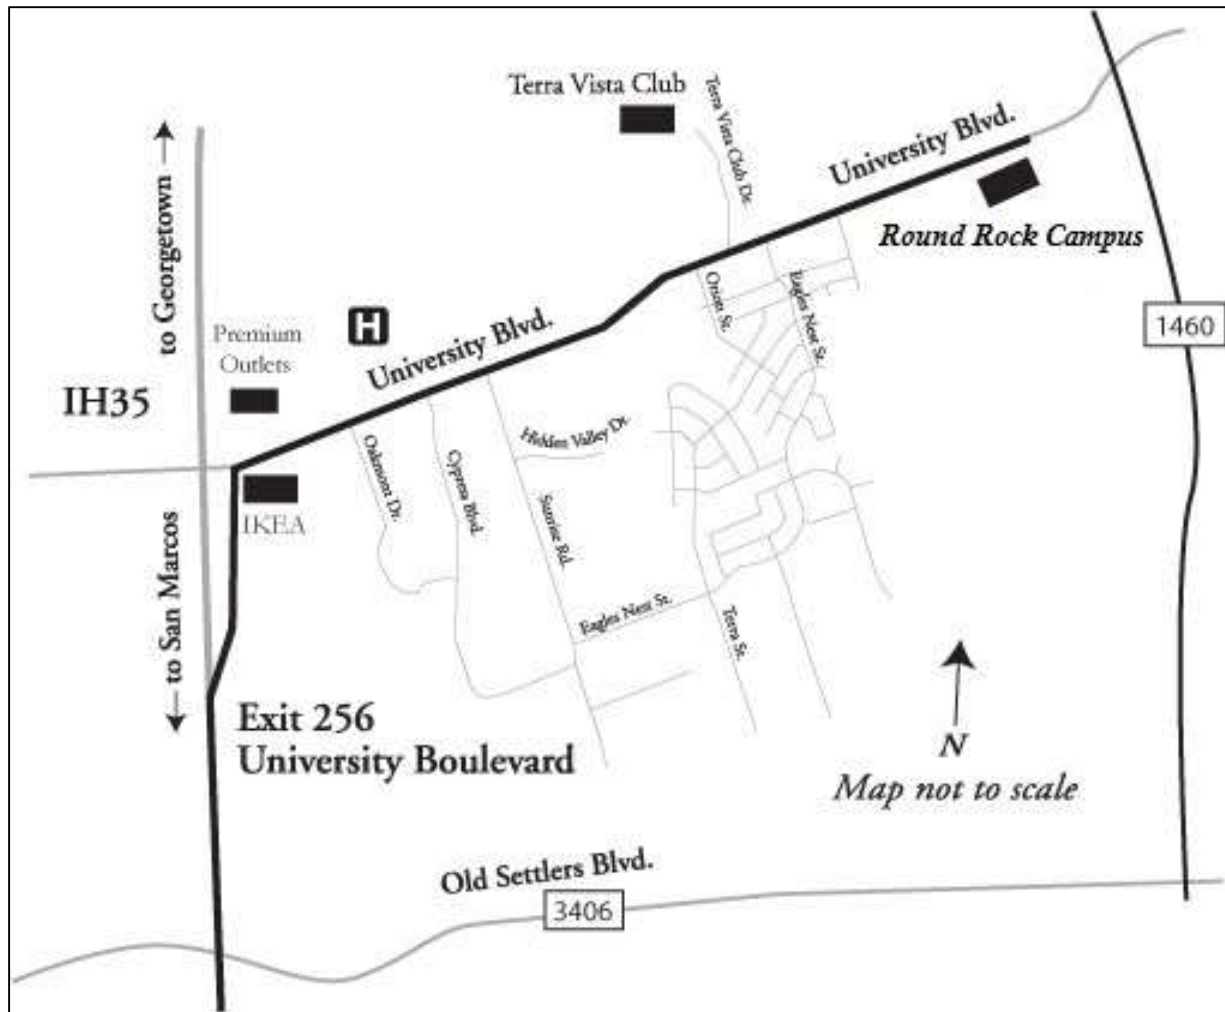

## Texas State University Round Rock Campus

1555 University Blvd.

Round Rock, TX 78665-8017

Ph: 512-716-4000

### Directions from SOUTH, CENTRAL AUSTIN and SAN MARCOS area:

1. Start out going NORTH on I-35.
2. Take EXIT #256 – SH 1431/University Blvd.
3. Turn RIGHT (East) onto University Blvd.
4. Keep STRAIGHT for approximately 2 miles.
5. AVERY BUILDING, 1555 UNIVERSITY BLVD., will be on RIGHT SIDE.